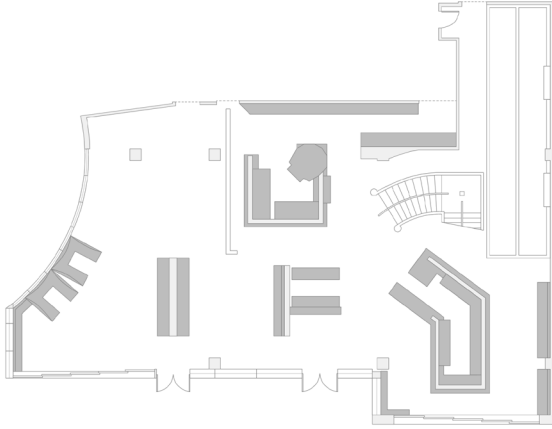

BALLROOM

BADIOLA ROOM

PIZZA BAR

BISTRO

PATIO

BOWLING LANES

BOCCE COURTS

OUTDOOR BOCCE

ROOFTOP PATIO

FLOOR PLANS

FIRST FLOOR EVENT SPACE GUEST COUNT

SECOND LEVEL EVENT SPACE

BADIOLA ROOM	40
BALLROOM A	80
BALLROOM B	100
FULL BALLROOM	200
13 BOWLING LANES	
6 BOCCE COURTS	
BUYOUT CAPACITY	1,200