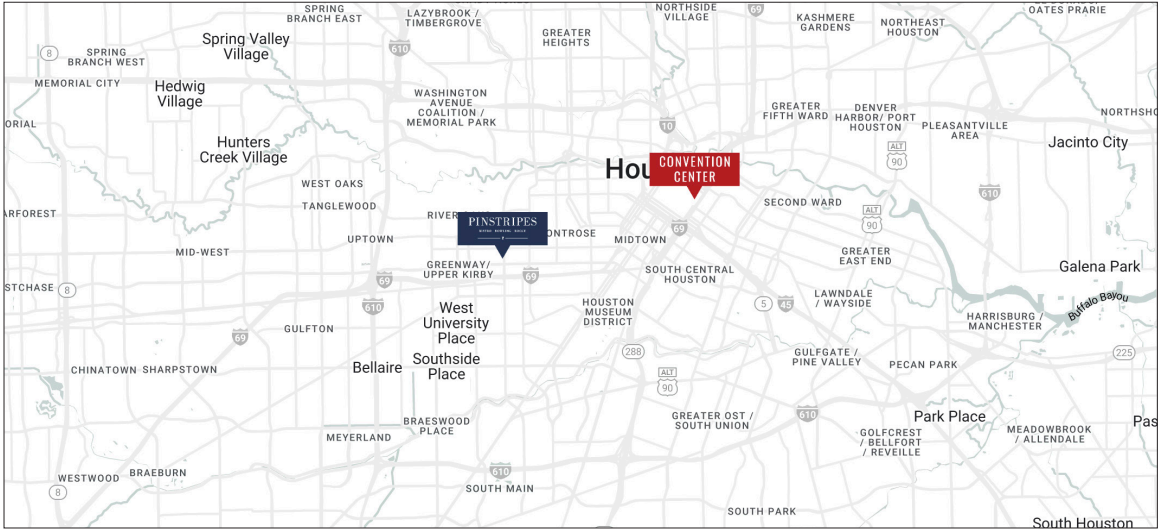

PINSTRIPES

BISTRO BOWLING BOCCE

HOUSTON

- 5.4 MILES FROM THE GEORGE R. BROWN CONVENTION CENTER ·
- 3.3 MILES FROM THE MUSEUM DISTRICT ·
- 2.8 MILES FROM THE MEDICAL CENTER, INCLUDING M.D. ANDERSON HOSPITAL ·
- CLOSE IN PROXIMITY TO UNIVERSITY OF HOUSTON ·
- CENTRAL LOCATION TO SHOPPING, DINING, AND ENTERTAINMENT ·

DIRECTIONS AND PARKING

DIRECTIONS FROM THE CONVENTION CENTER

Distance: 5.4 miles

- From the George R. Brown Convention Center
- Take I-69 from La Branch St and Pierce St (1.5 mi)
- Continue on I-69 to SW Freeway Service Rd, exit 126A (3.3 mi)
 - Drive to Kirby Dr (0.5 mi)