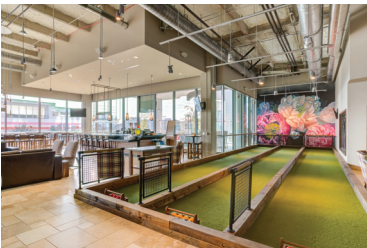

3300 KIRBY DRIVE, SUITE 3A · HOUSTON, TX | 346-297-1771 | SALES-HS@PINSTRIPES.COM

ENJOY OUR BEAUTIFUL SPACES

- FLEXIBLE ROOM SETUPS WITH THE ABILITY TO ACCOMMODATE GROUPS OF 20-1000 GUESTS ·
- GROUP MENUS INCLUSIVE OF TAX AND SERVICE CHARGE ·
- ABILITY TO CUSTOMIZE YOUR EXPERIENCE WITH BOWLING OR BOCCE, DINE IN OR CATERING, AND A VARIETY OF FOOD AND BEVERAGE OPTIONS ·

BALLROOM

BADIOLA ROOM

PIZZA BAR

BISTRO

PATIO

BOWLING LANES

BOCCE COURTS

OUTDOOR BOCCE