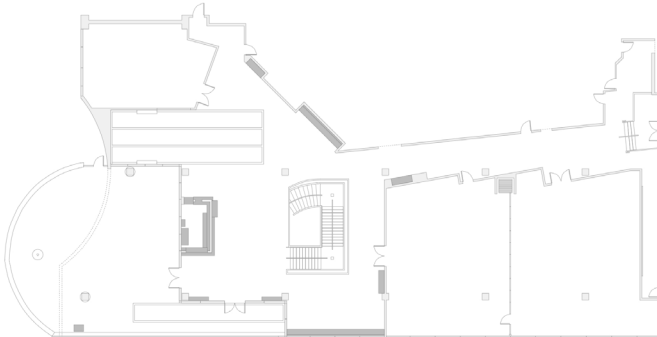

ROOFTOP PATIO

FLOOR PLANS

FIRST FLOOR EVENT SPACE GUEST COUNT

SECOND LEVEL EVENT SPACE

BADIOLA ROOM	40
BALLROOM A	80
BALLROOM B	100
FULL BALLROOM	200
13 BOWLING LANES	
6 BOCCE COURTS	
BUYOUT CAPACITY	1,200